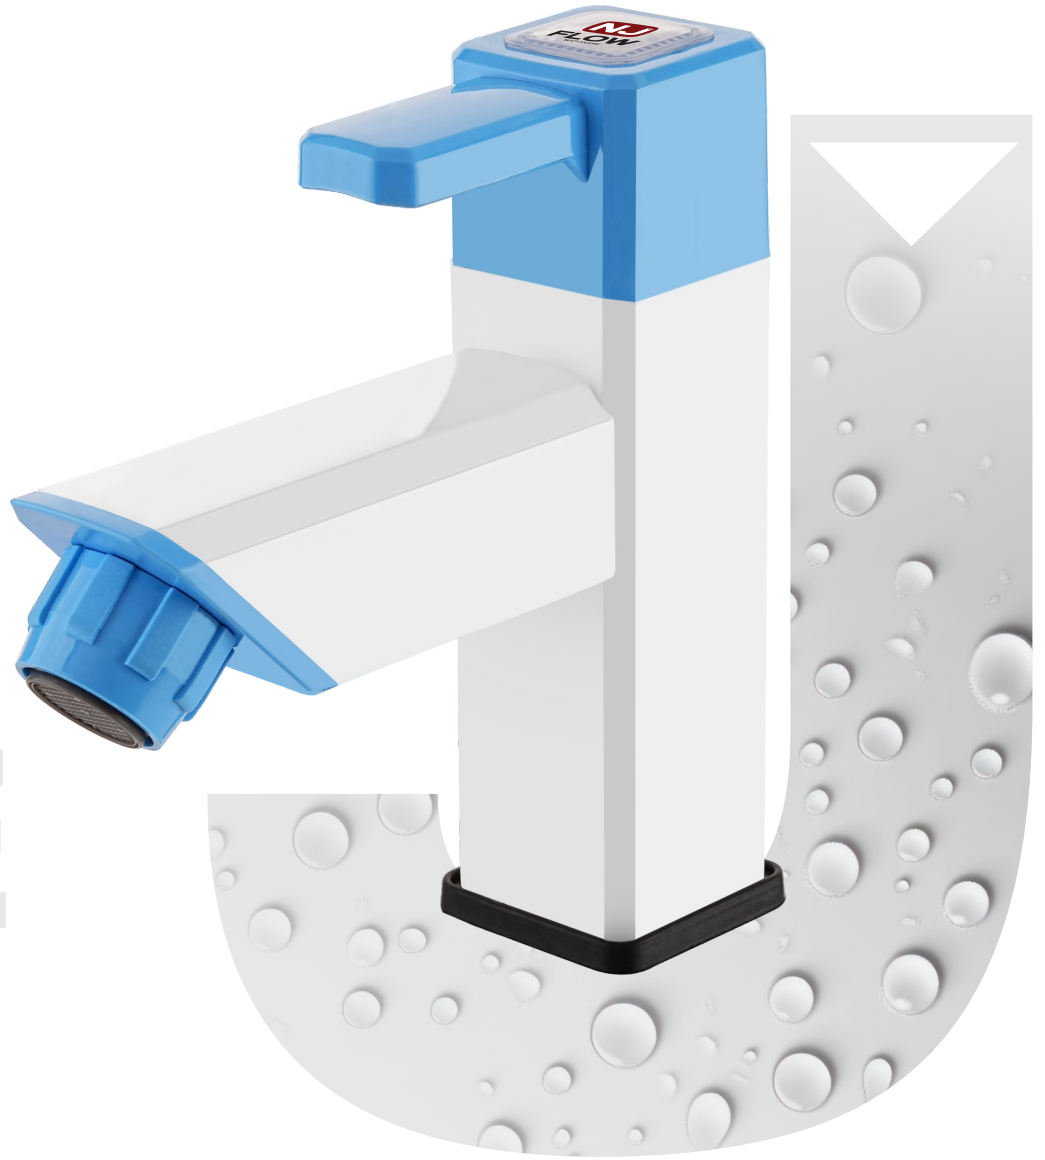

P.T.M.T.
Premium Faucets

**RULE
THE
FLOW**

ELEVATING EVERY DROP

PTMT taps that meet the toughest industry standards.

Vol 1.0

NJ FLOW Is A Growing And Reliable Brand Dedicated To Manufacturing High-quality **P.T.M.T** (polymer Thermoplastic Material) Faucets And Bathroom Fittings That Combine Durability, Functionality, And Modern Design. Built To Meet The Evolving Needs Of Today's Homes And Commercial Spaces, **NJ FLOW** Products Are Engineered For Long-lasting Performance In Diverse Water And Climate Conditions.